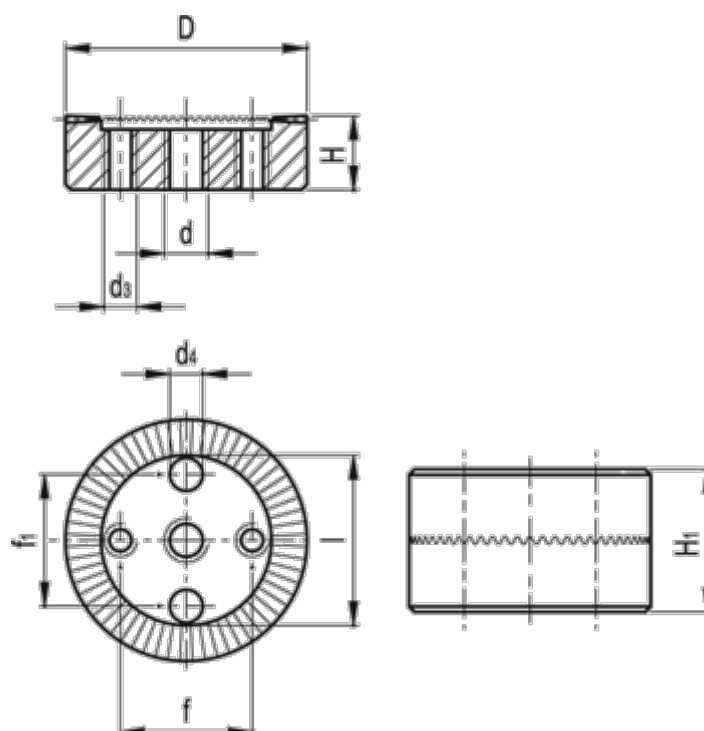

# Data Sheet

Article number: 206565322

Description: E+G Serrated locking plate  
GN 187.4-22-60-C-NI

## Measures

D	= 22	l	= 15.5
d	= M4	Number of teeth	= 60
d1	= 3.2	Weight (g)	= 15
d4 H11	= 3		
f	= 12		
f1	= 12		
H +/-0.9	= 6.5		
H1	= 13		